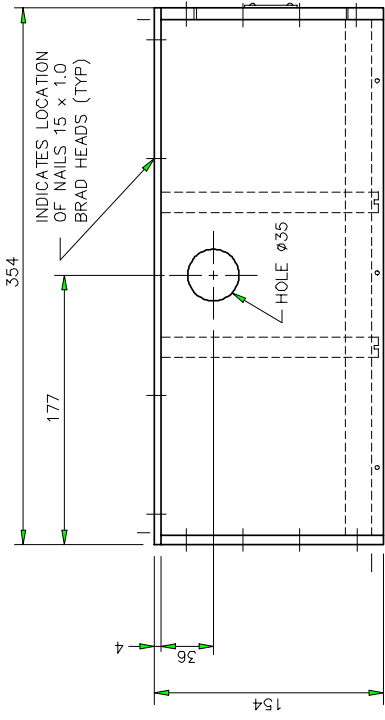

BIRD CAGE

PERCH FIXINGS WITH $\phi 1$ PIN COMPLETE WITH .3mm EXTENSION PERCHES MAY BE SCREWED WITH 1/NO.6 x 1/4 SELF TAPPING ZINC PLATED PAN/PHILLIPS HEAD SCREW