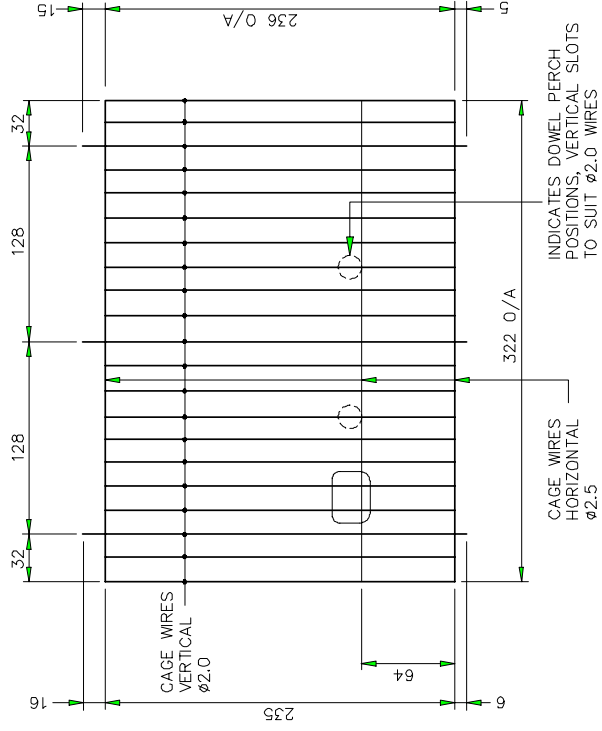

BIRD CAGE

PERCH FIXINGS WITH $\phi 1$ PIN COMPLETE WITH .3mm EXTENSION PERCHES MAY BE SCREWED WITH 1/NO.6 x 1/4 SELF TAPPING ZINC PLATED PAN/PHILLIPS HEAD SCREW