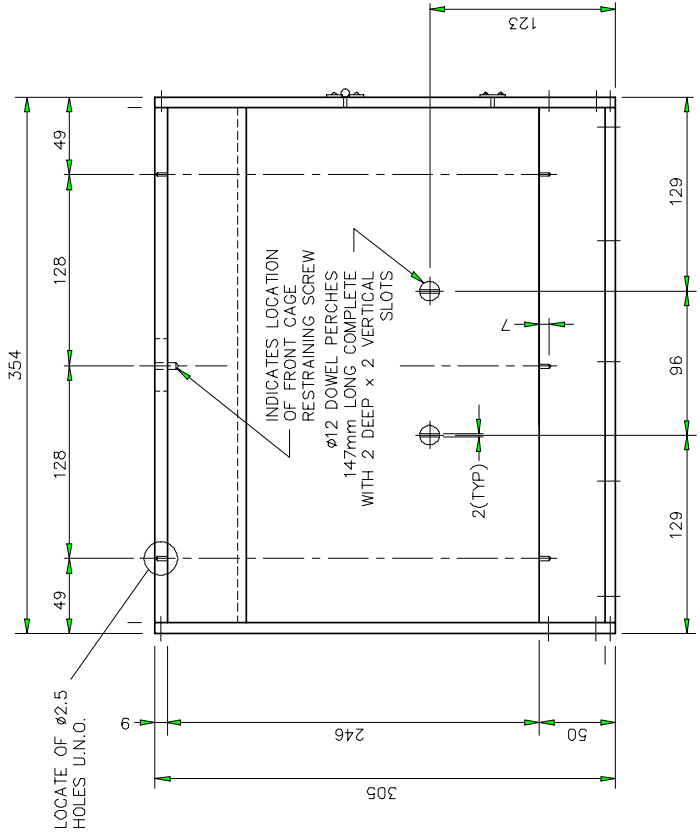

BIRD CAGE

PERCH FIXINGS WITH $\phi 1$ PIN COMPLETE WITH .3mm EXTENSION PERCHES MAY BE SCREWED WITH 1/NO.6 x 1/4 SELF TAPPING ZINC PLATED PAN/PHILLIPS HEAD SCREW